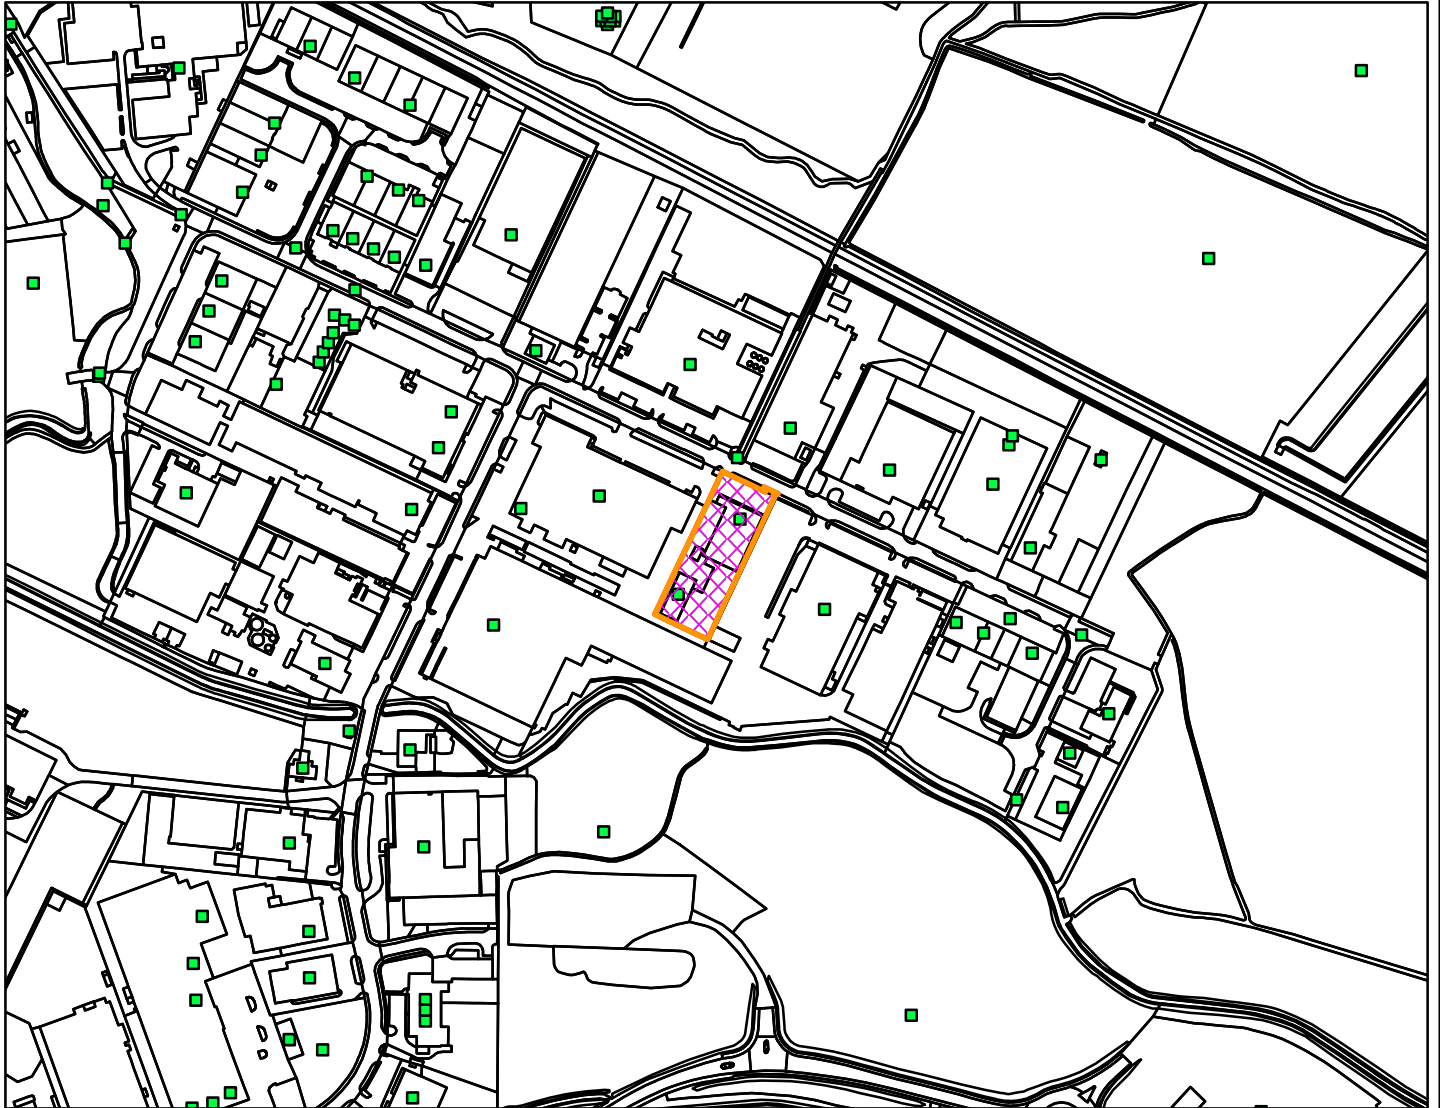

24/01488/F

Borough Council of
King's Lynn &
West Norfolk

Reeve Wood Rollesby Road Hardwick Industrial Estate King's Lynn Norfolk PE

Legend

Scale: 1:5,000

Reproduced from the Ordnance Survey map with permission of the Controller of His Majesty's Stationery Office © Crown Copyright 2023.

Unauthorised reproduction infringes Crown Copyright and may lead to prosecution or civil proceedings.

Organisation	BCKLWN
Department	Department
Comments	Not Set
Date	16/12/2024
MSA Number	0100024314